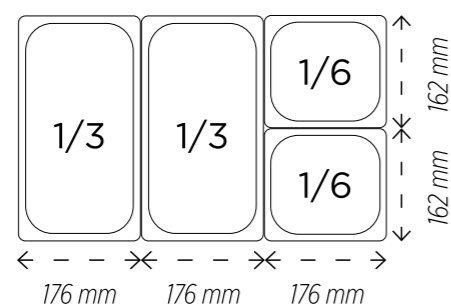

Ref. 175-B495/W | EAN: 8435123236258

18 | U/V1 | 324

Ref. 175-B495/B | EAN: 8435123236265

18 | U/V1 | 324

Ref. 175-B494/B | EAN: 8435123236388

24 | U/V1 | 720

Ref. 175-B500/W | EAN: 8435123236432

28 | U/V1 | 336

Ref. 175-B499/W | EAN: 8435123236296

28 | U/V1 | 504

Ref. 175-B500/B | EAN: 8435123236449

28 | U/V1 | 336

Ref. 175-B499/B | EAN: 8435123236302

28 | U/V1 | 504