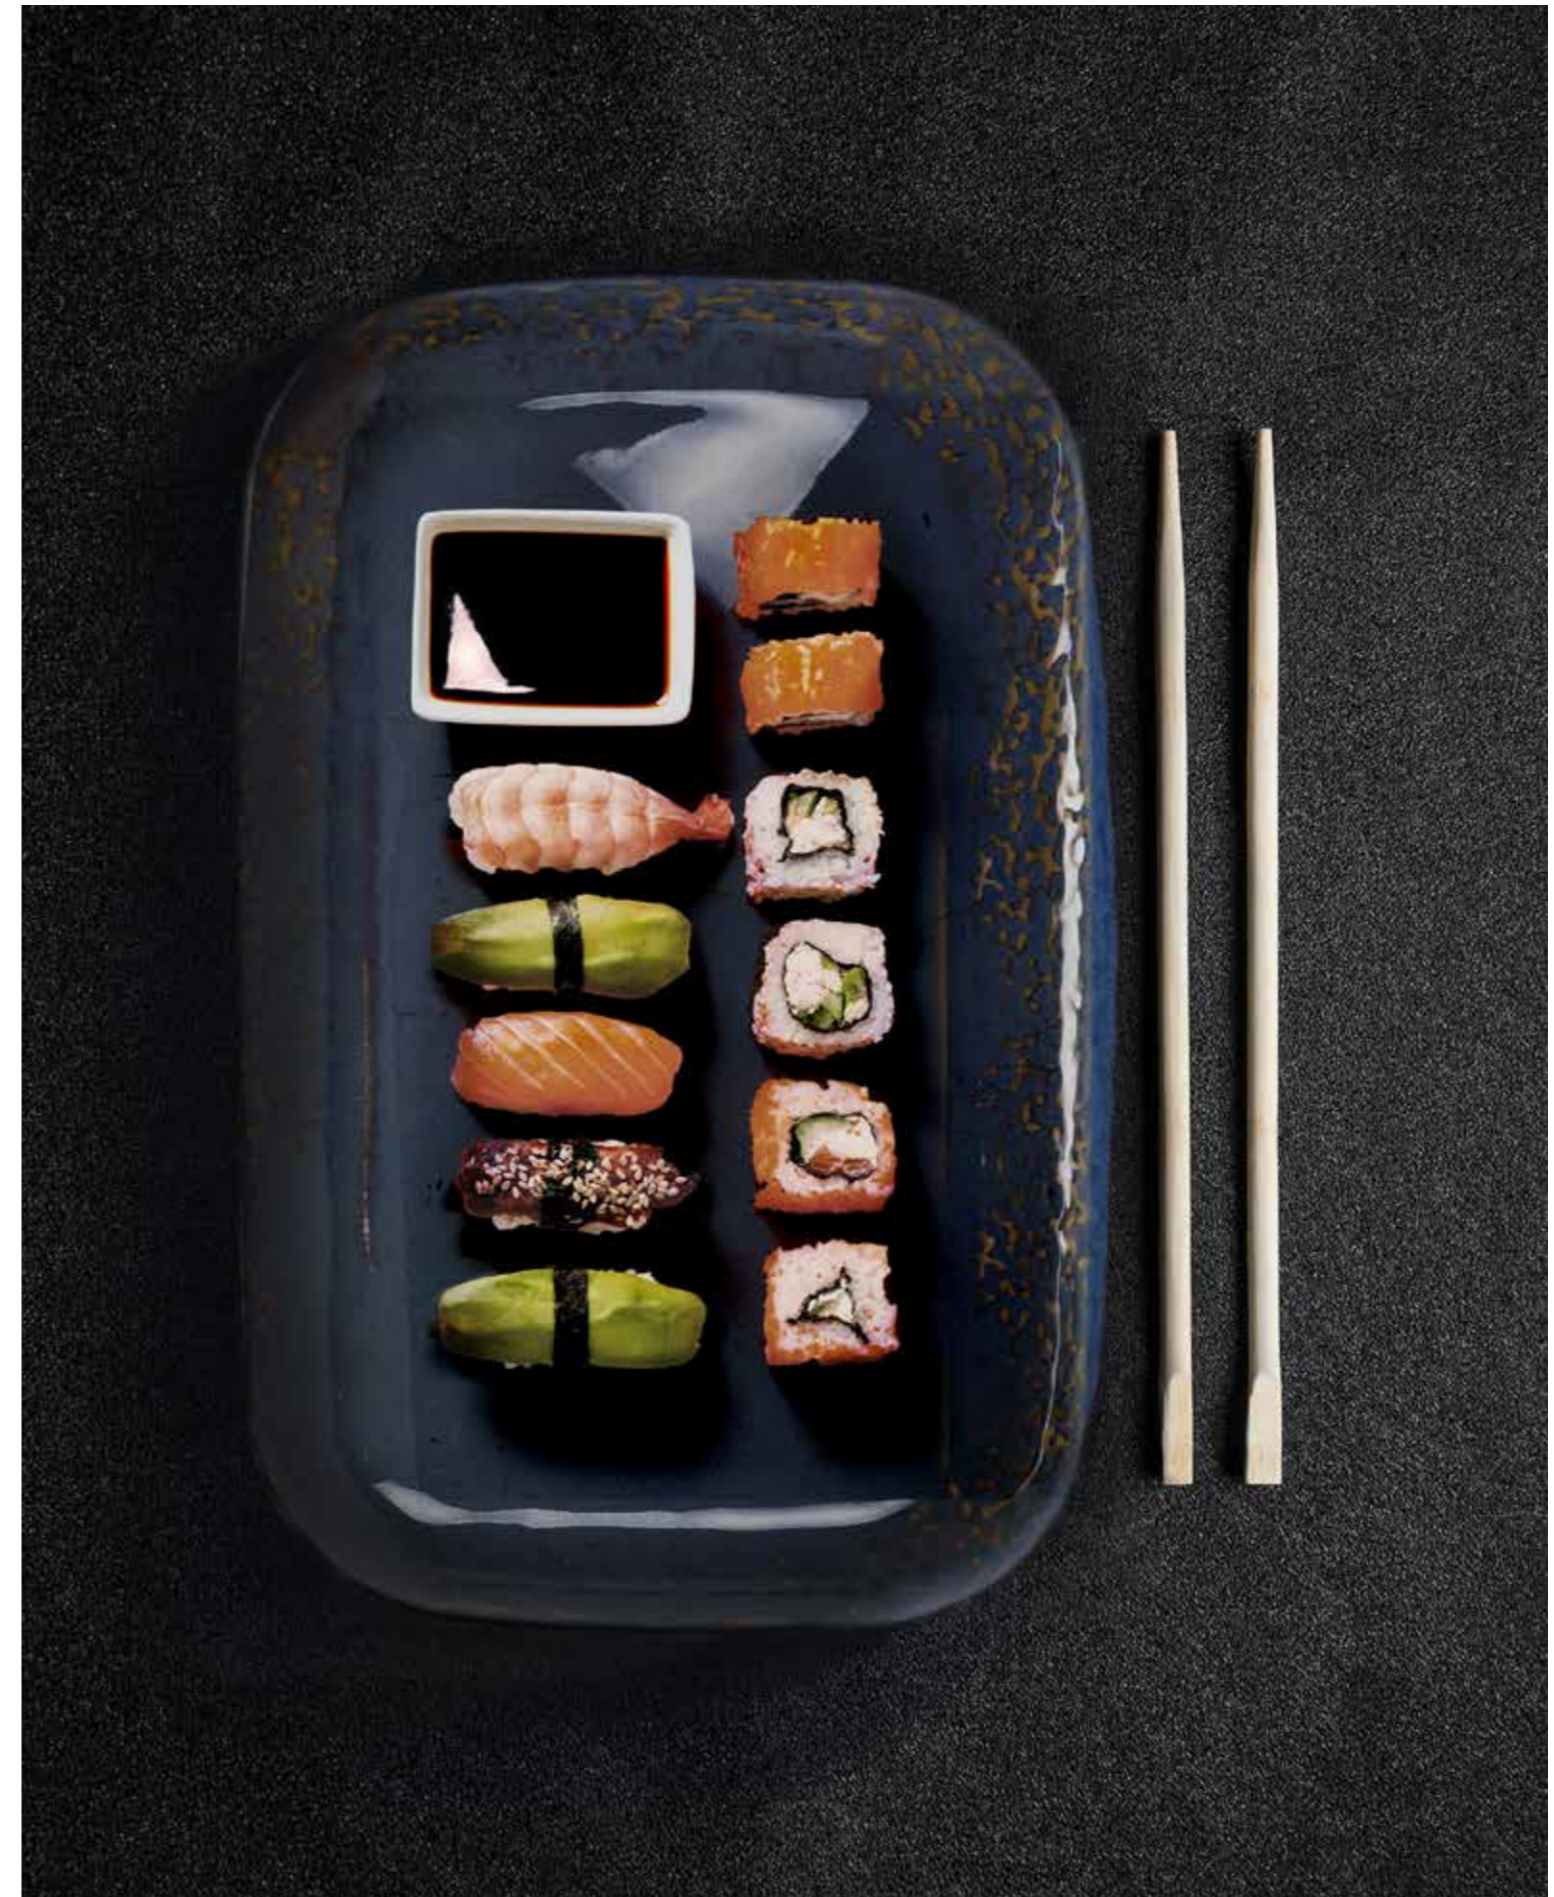

↳ **SUSHI RHEA**

Ref. 204-0085 | EAN: ----

📦 6 | U/V1 | 🍴 -

Ref. 204-0084 | EAN: 8435123286123

📦 6 | U/V1 | 🍴 -

Ref. 204-0083 | EAN: 8435123286116

📦 6 | U/V1 | 🍴 -

Ref. 204-0095 | EAN: 8435123277633

📦 6 | U/V1 | 🍴 -

Ref. 204-0082 | EAN: 8435123286109

📦 6 | U/V1 | 🍴 -