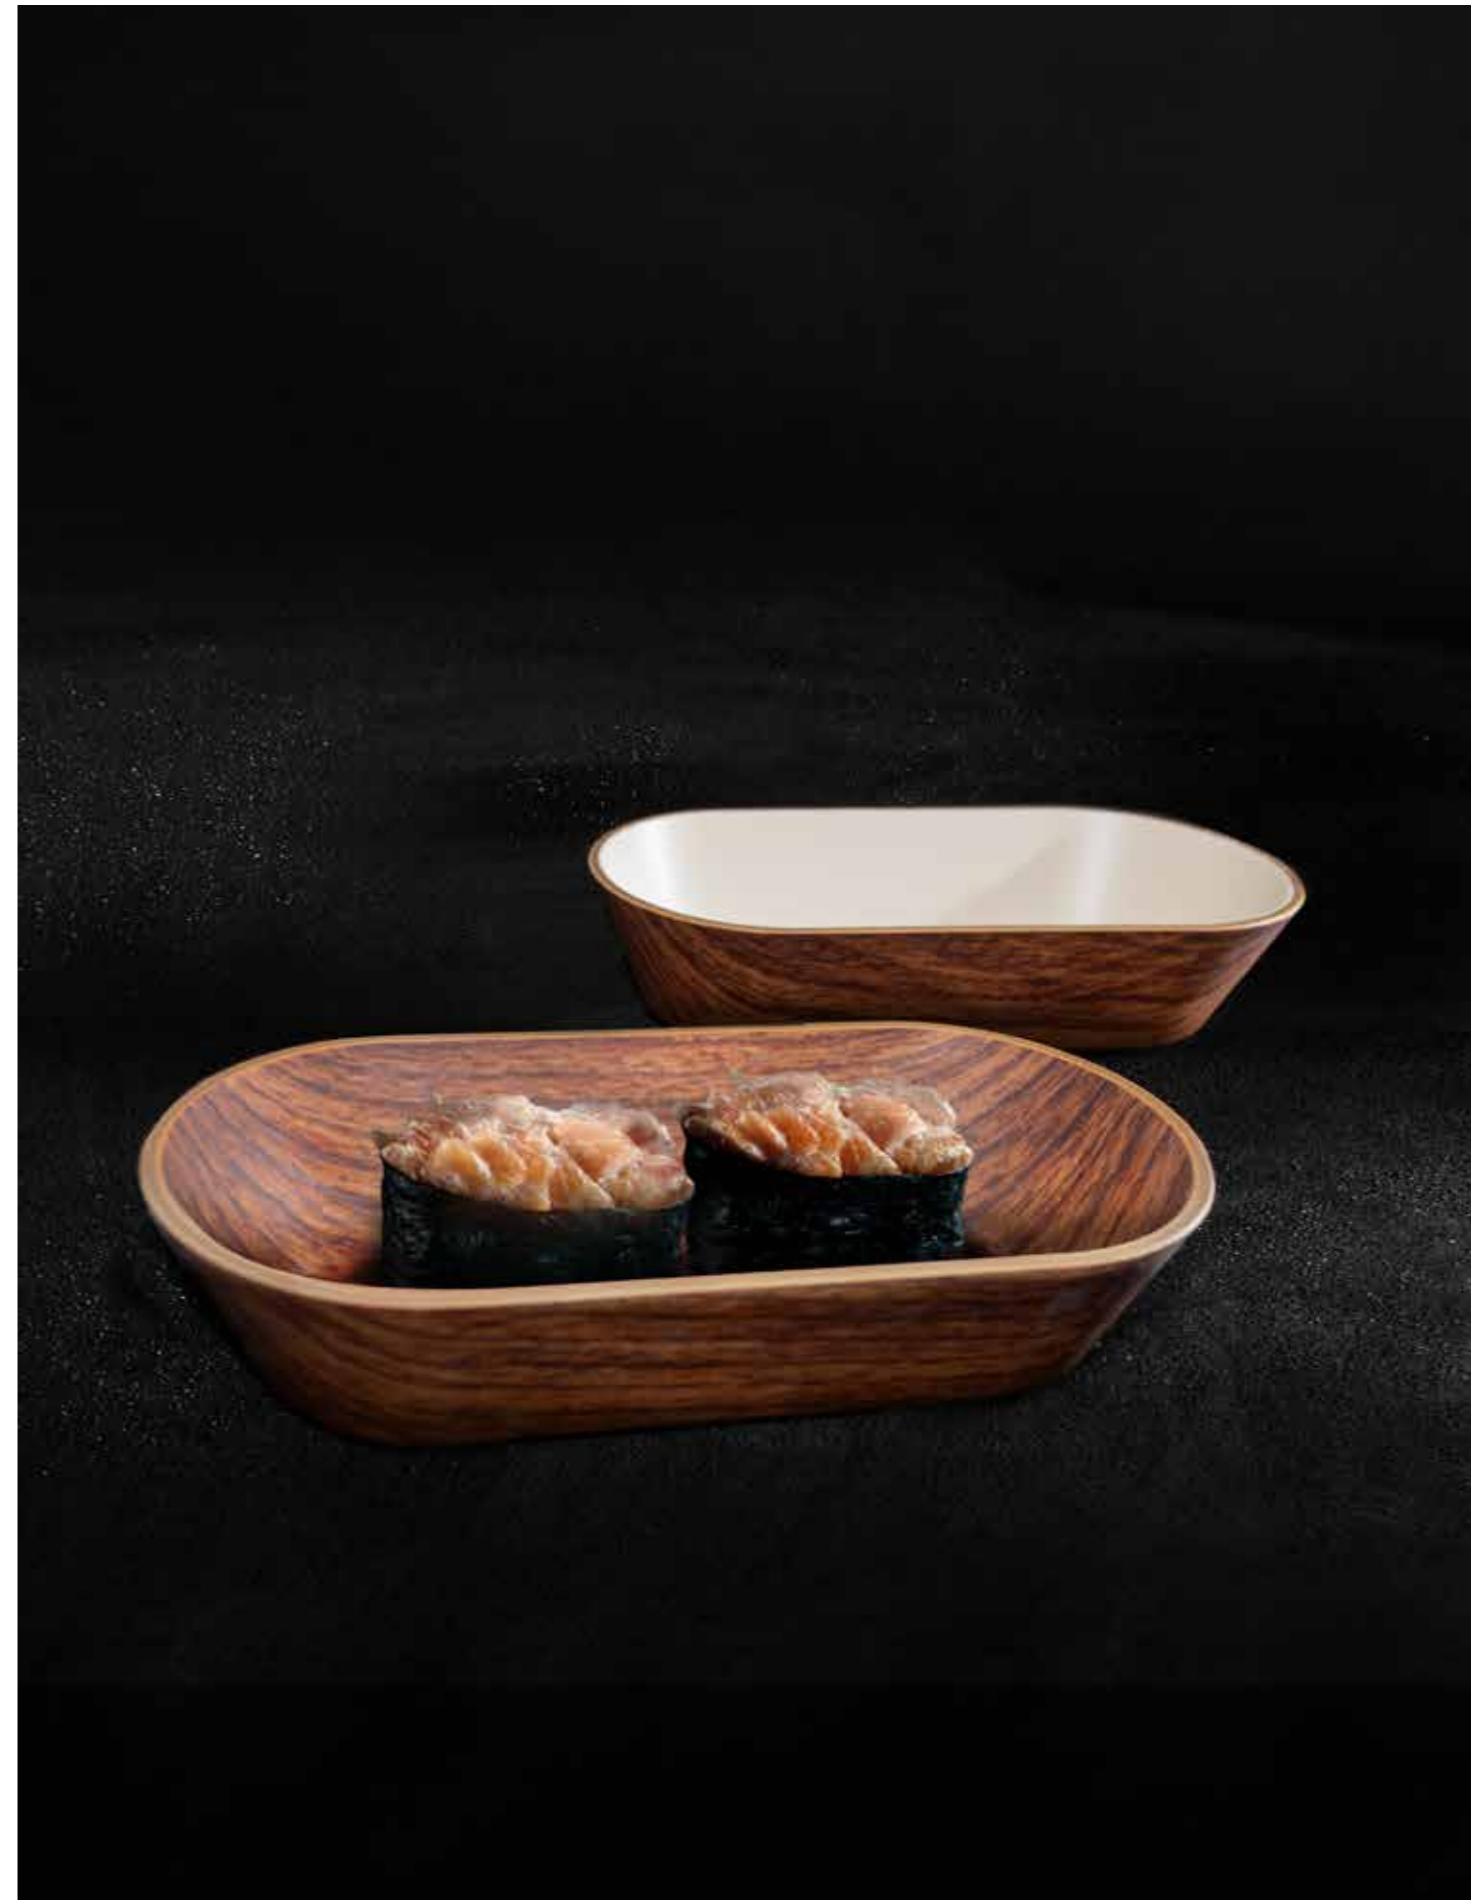

Ref. 146-0003 | EAN: 8435123294753

36 | U/V 1 | -

Ref. 146-0005 | EAN: 8435123294777

36 | U/V 1 | -

Ref. 146-0007 | EAN: 8435123294791

24 | U/V 1 | -

Ref. 146-0009 | EAN: 8435123294814

24 | U/V 1 | -

Ref. 146-0011 | EAN: 8435123294838

24 | U/V 1 | -