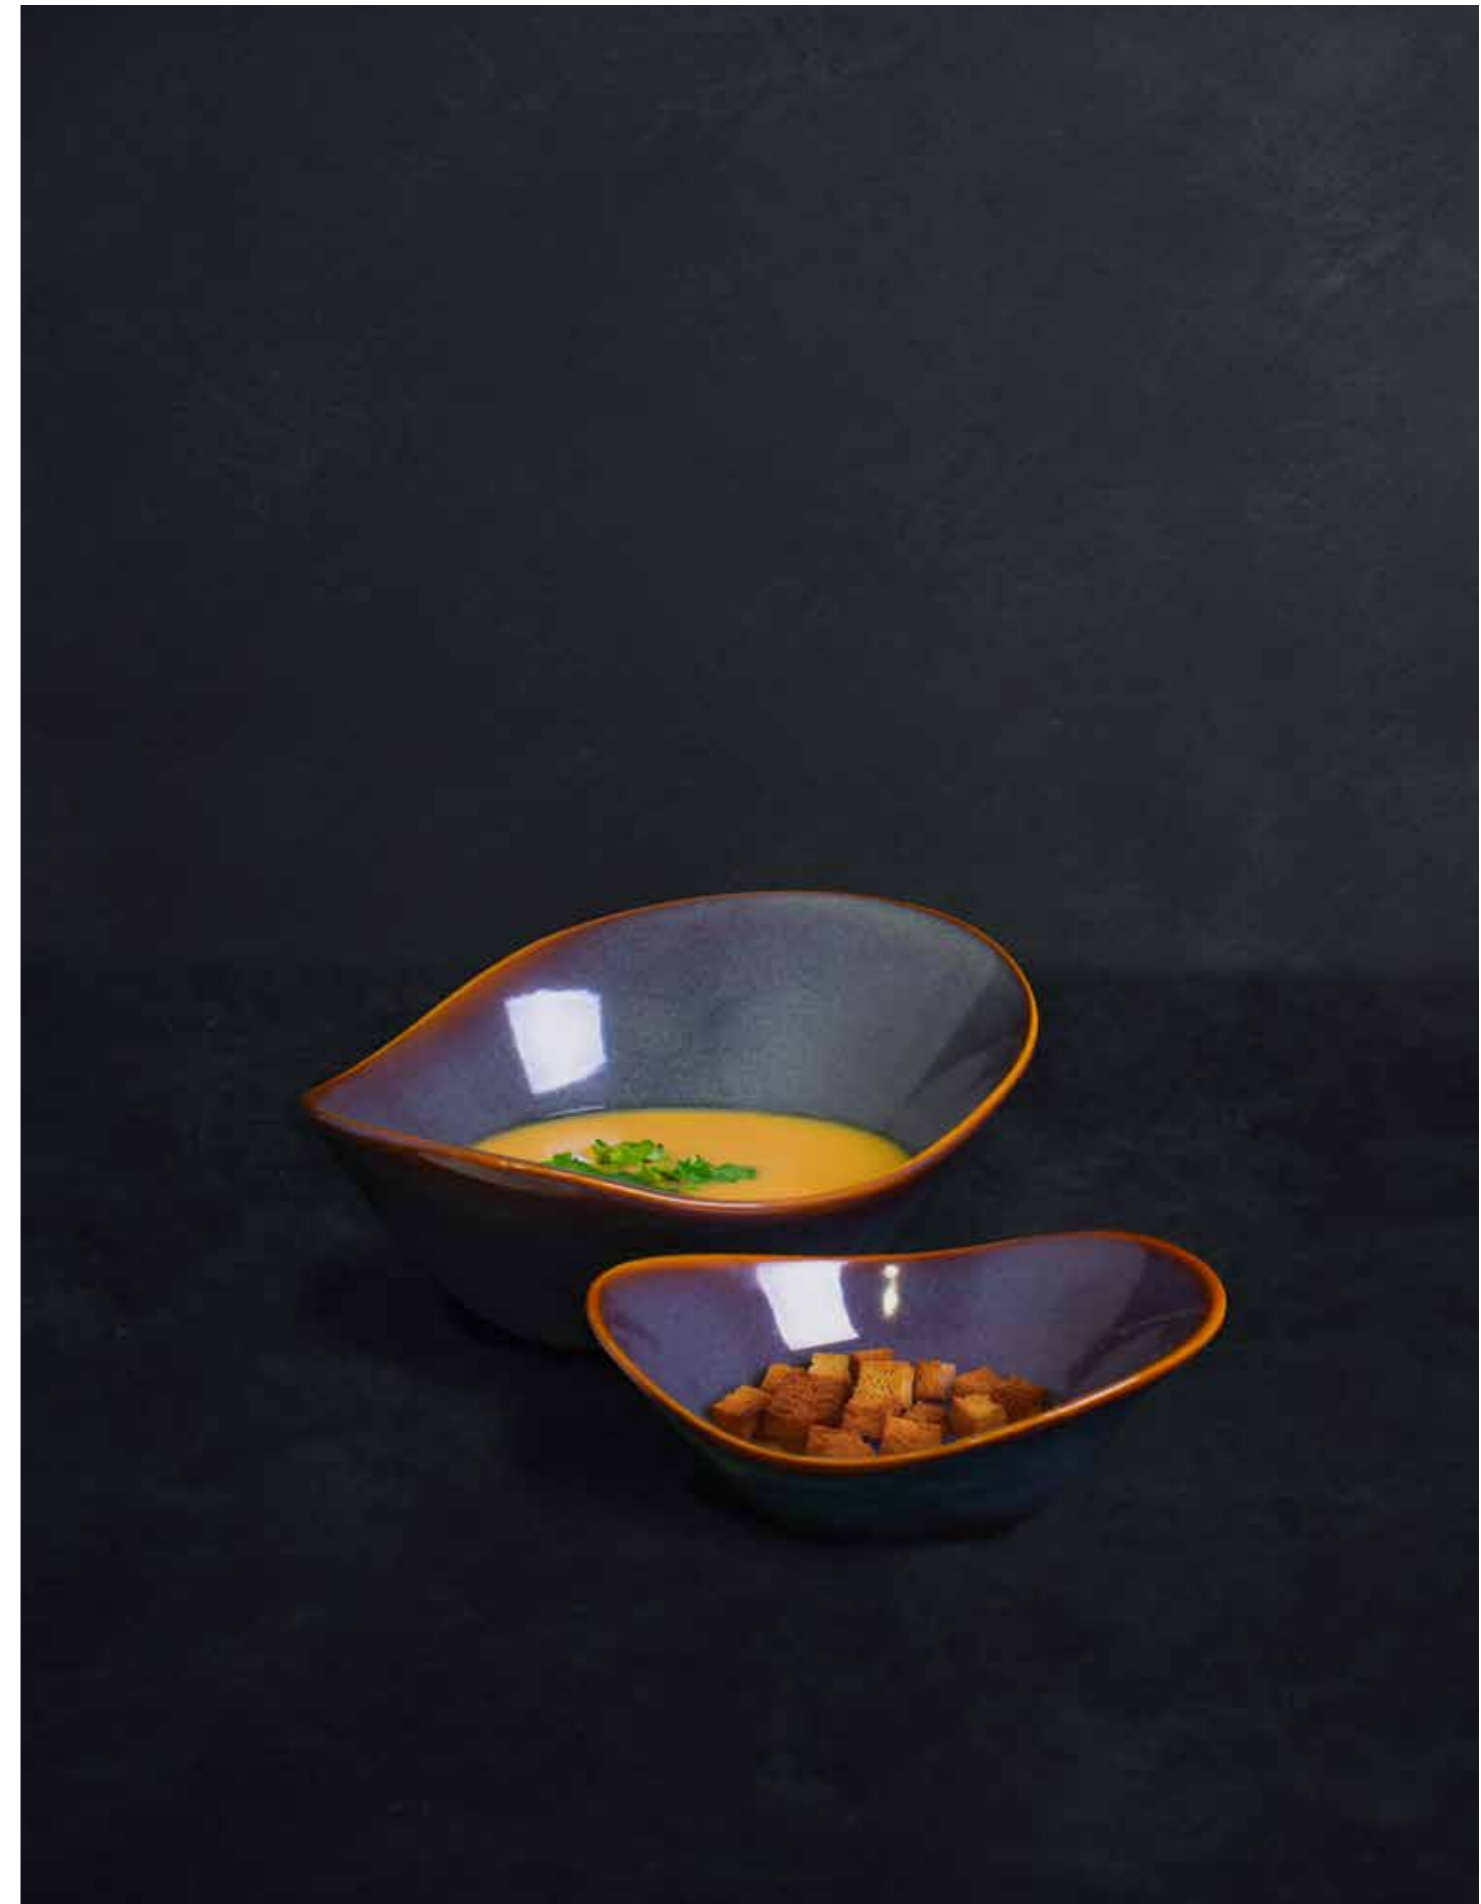

Ref. 204-0239 | EAN: 8435123293879

6 | U/V 1 | -

**PLATO LLANO DROP MYSTIC 25 CM CT12**

Ref. 204-0374 | EAN: 8435123301543

12 | U/V 1 | -