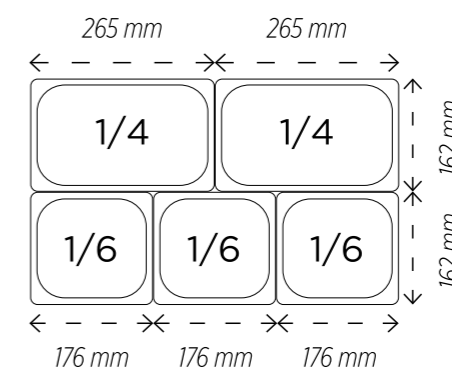

Ref. 175-B495/W | EAN: 8435123236258

18 | U/V1 | 324

Ref. 175-B495/B | EAN: 8435123236265

18 | U/V1 | 324

Ref. 175-B494/B | EAN: 8435123236388

24 | U/V1 | 720

Ref. 175-B500/W | EAN: 8435123236432

28 | U/V1 | 336

Ref. 175-B499/W | EAN: 8435123236296

28 | U/V1 | 504

Ref. 175-B500/B | EAN: 8435123236449

28 | U/V1 | 336

Ref. 175-B499/B | EAN: 8435123236302

28 | U/V1 | 504