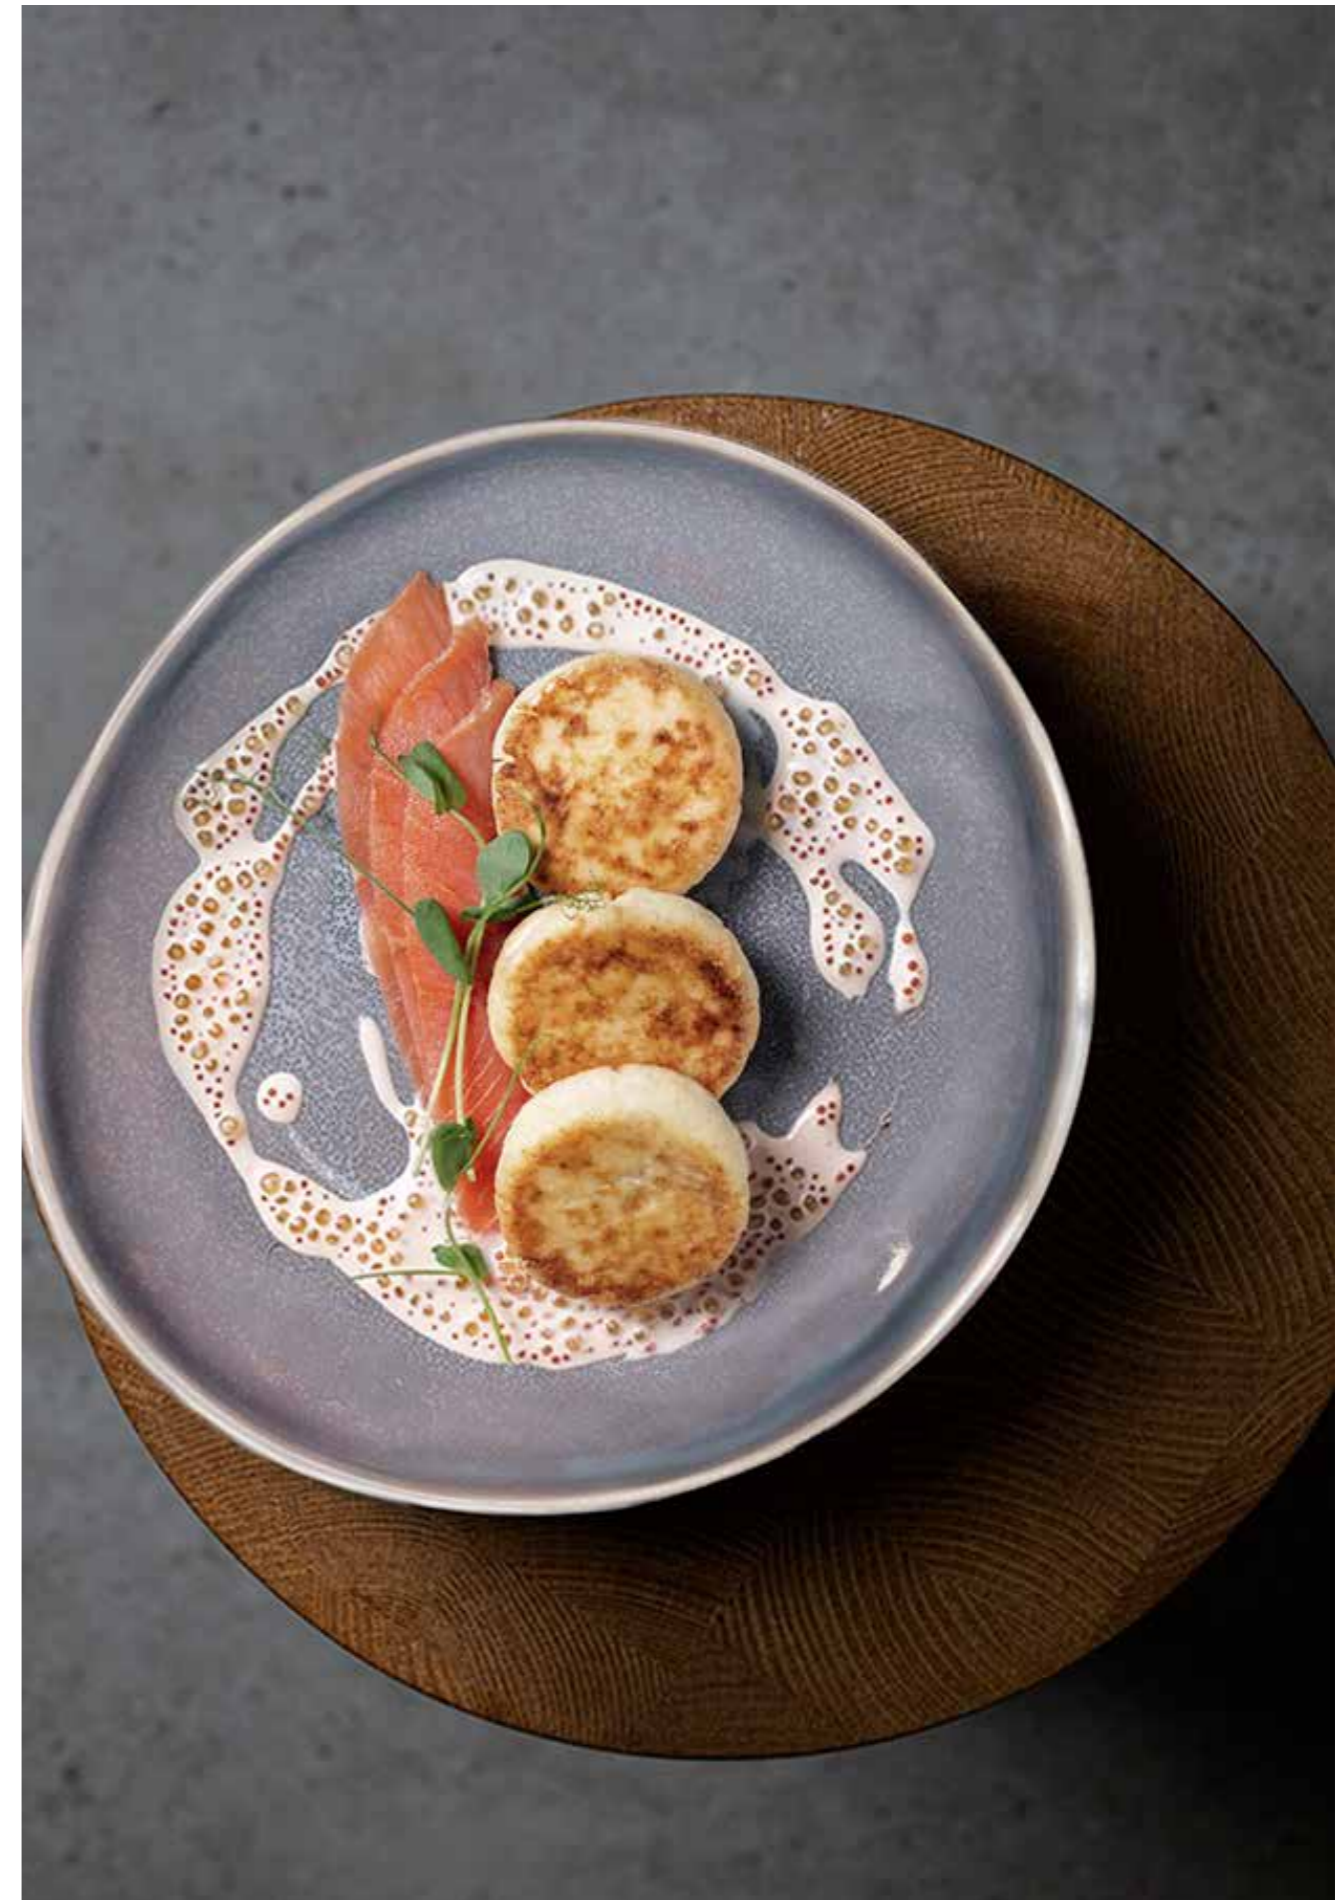

↳ **NEBULA BOUNTY**

Ref. 204-0422 | EAN: 8435123297396

📦 24 | U/V 1 | 🍴 -

Ref. 204-0256 | EAN: 8435123297341

📦 6 | U/V 1 | 🍴 -

Ref. 204-0257 | EAN: 8435123297358

📦 6 | U/V 1 | 🍴 -

Ref. 204-0258 | EAN: 8435123297365

📦 6 | U/V 1 | 🍴 -

Ref. 204-0260 | EAN: x

📦 6 | U/V 1 | 🍴 -

Ref. 204-0259 | EAN: x

📦 6 | U/V 1 | 🍴 -