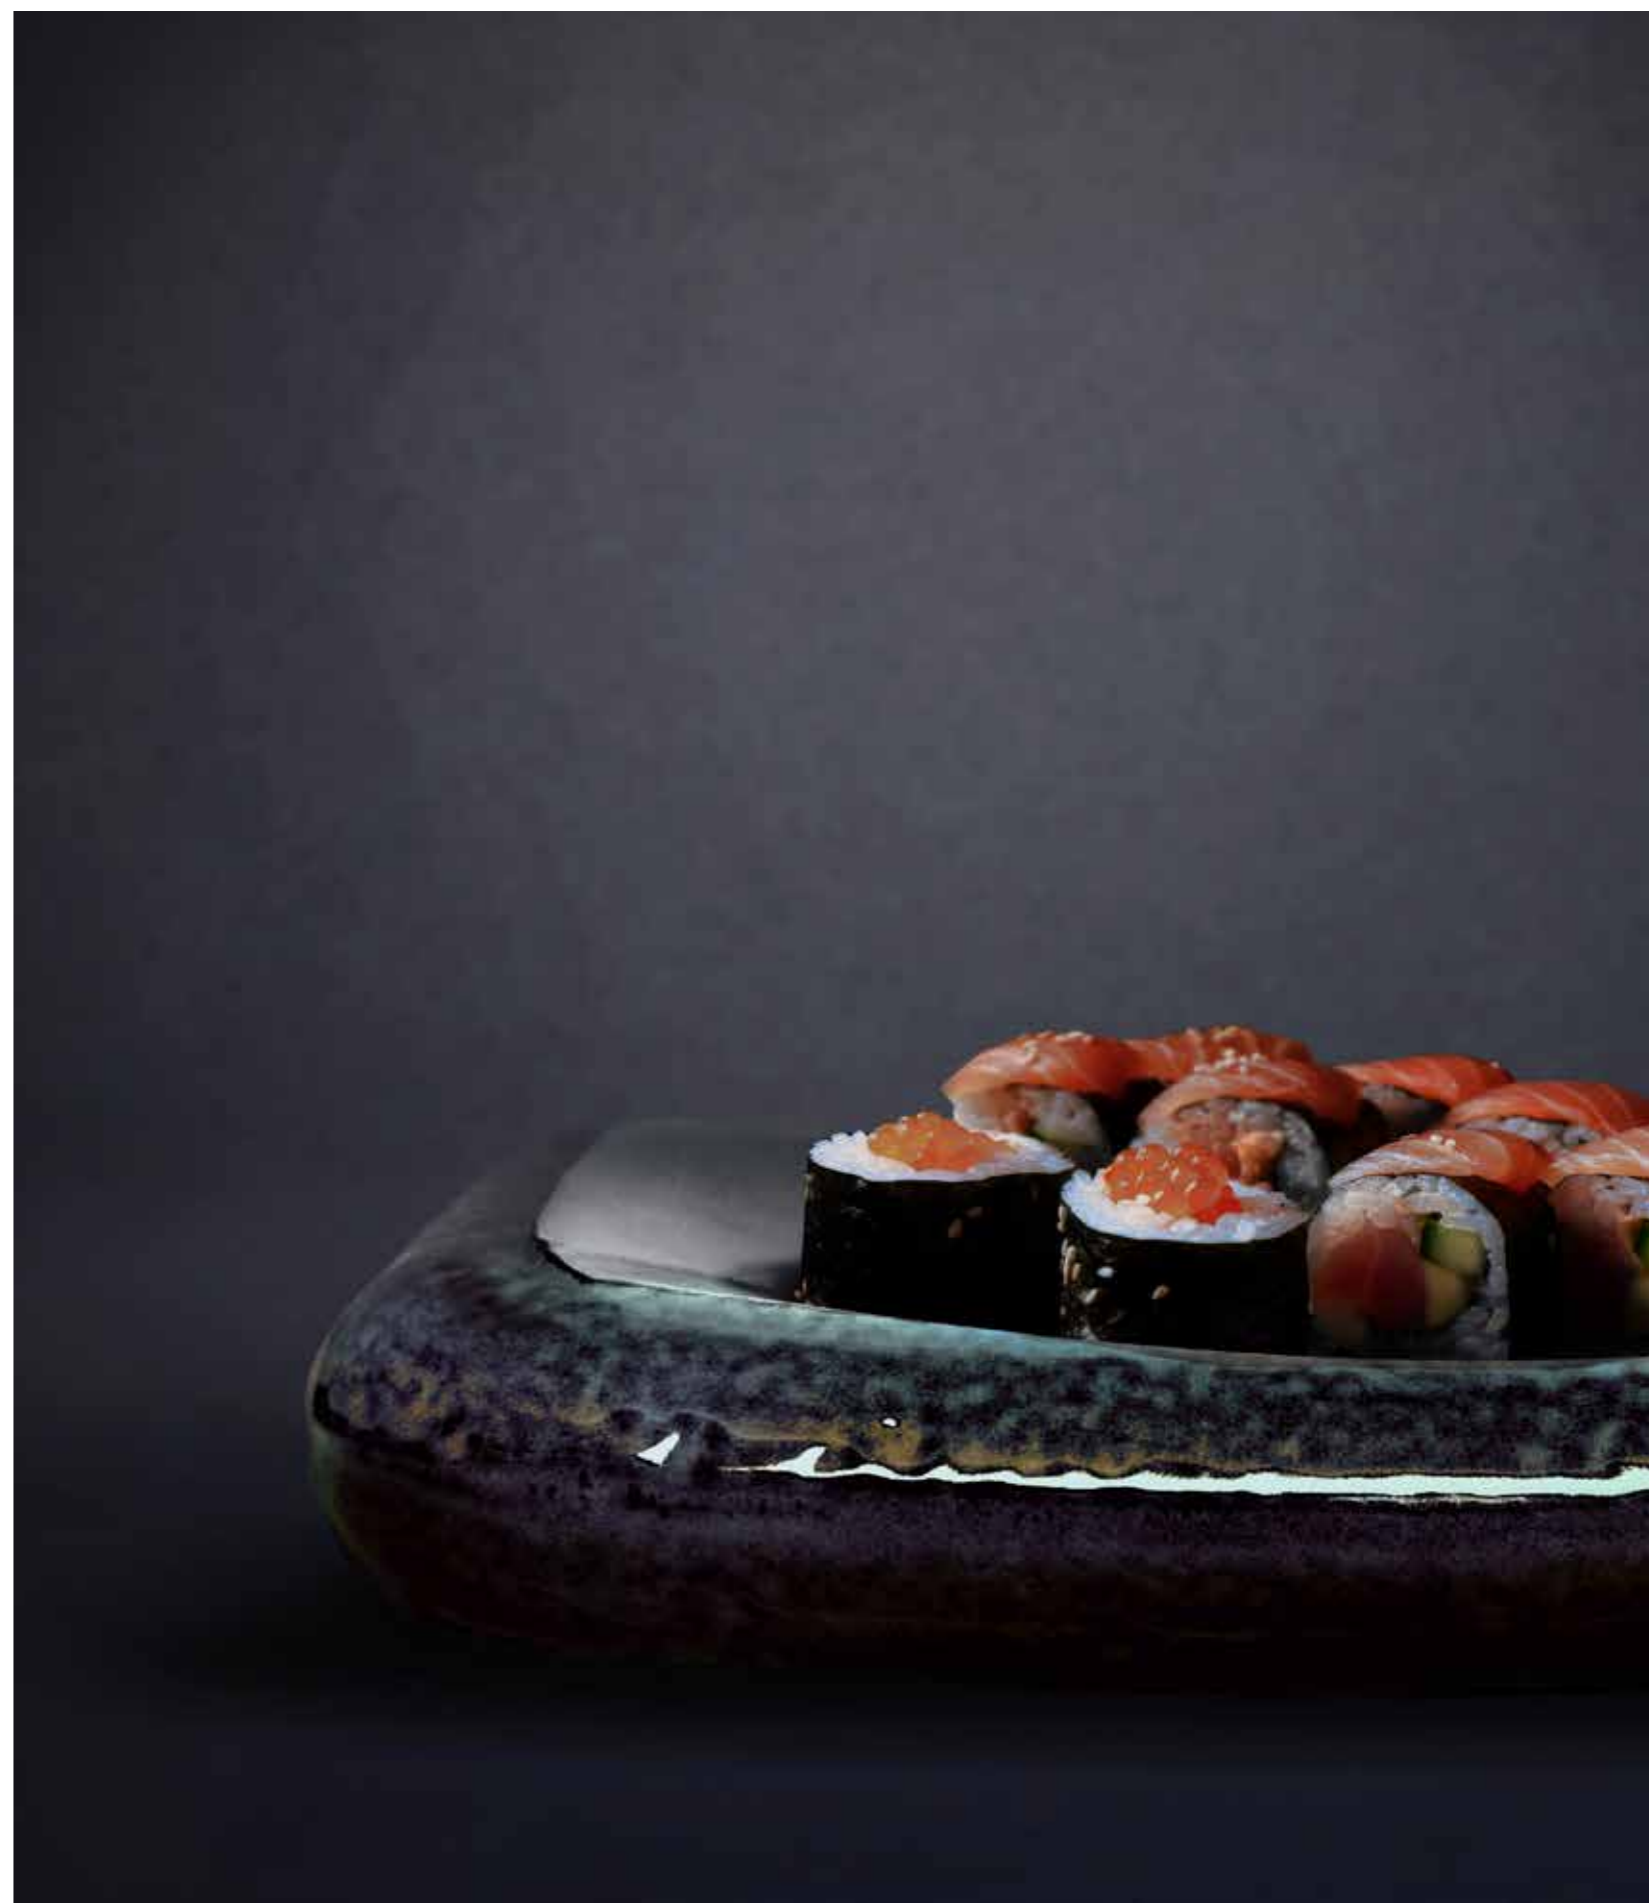

6 | U/V 1 | -

↳ **ORGANIC RHEA**

**PLATO LLANO ORGANIC  
RHEA 17 CM CT12**

Ref. 204-0001 | EAN: 8435123277008

📦 12 | U/V 1 | 🍴 -

**PLATO POSTRE ORGANIC  
RHEA 21 CM CT12**

Ref. 204-0002 | EAN: 8435123277015